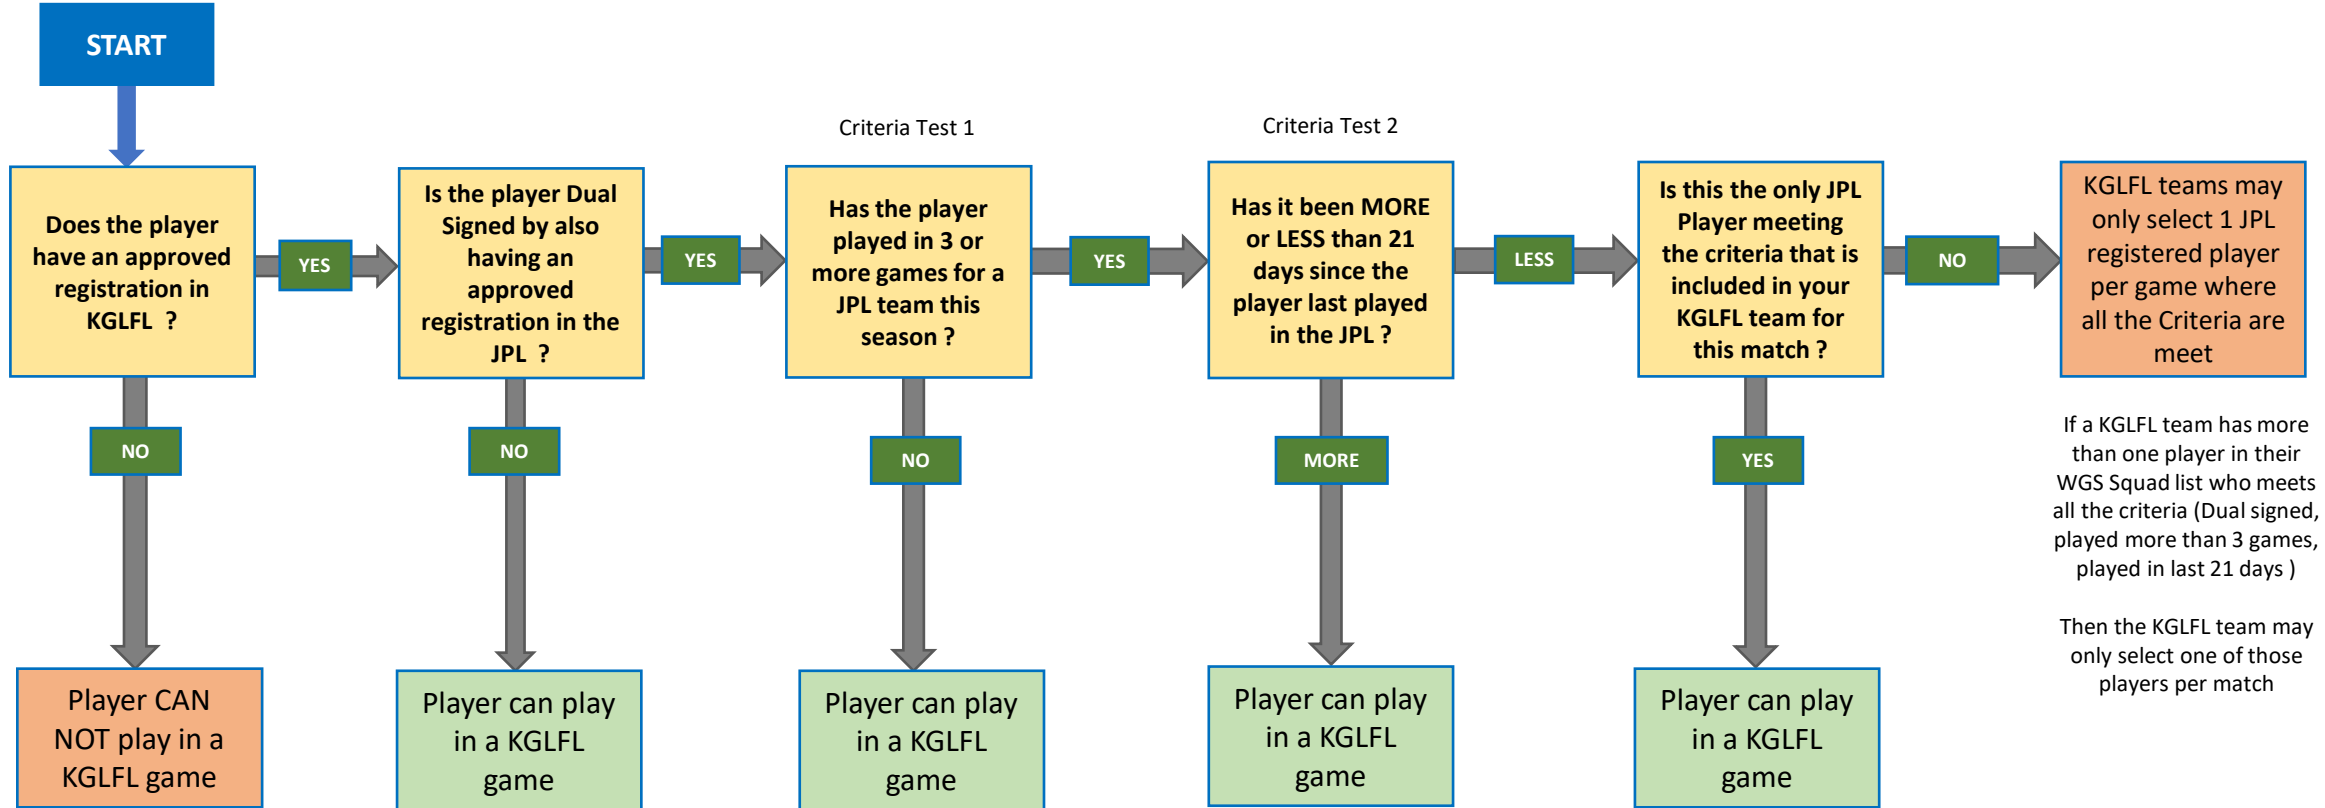

KGLFL  
Rule 18 (M)

As pertaining to the KGLFL and the stated Senior League (The Junior Premier League (JPL))

Dual Signing – Any player may dual sign for both leagues. However, restrictions apply to games in the KGLFL, as below.  
The flow chart should be followed for each player that is dual registered in the JLP and KGLFL

Any Player may Dual register in the KGLFL & JPL, but they must have full WGS registration with the KGLFL before playing

Any number of Senior League (JPL) Registered players can play in a KGLFL game if they pass either of these two criteria tests

If a KGLFL team has more than one player in their WGS Squad list who meets all the criteria (Dual signed, played more than 3 games, played in last 21 days )

Then the KGLFL team may only select one of those players per match